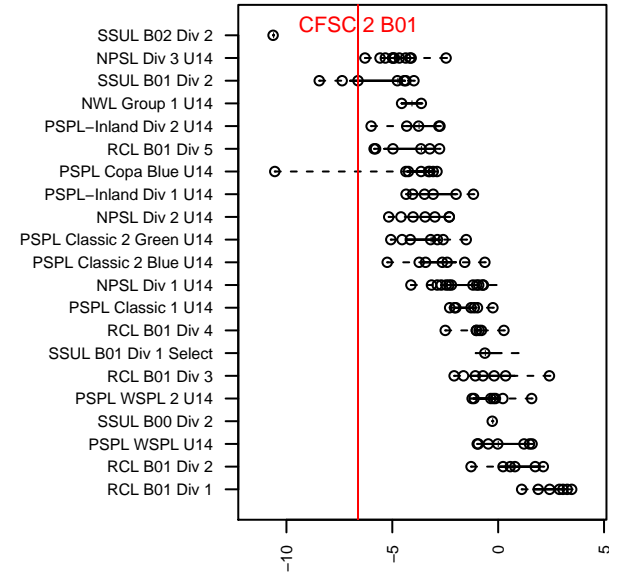

CFSC 2 B01

Cascade Foothills SC
Enumclaw, WA
B01 total strength=588
attack=0.74 defense=0.31
fall league = SSUL B01 Div 2
notes= Osello 2015

alt names used:
CFSC BU-14 Osello

Venues played:
2015 SSUL B01 Div 2

**attack and defense variance (black dot)
relative to other teams
and top 10 in region**

**attack and defense rating
relative to others at age
and all opponents in last 13 months**

Performance relative to 13 month average